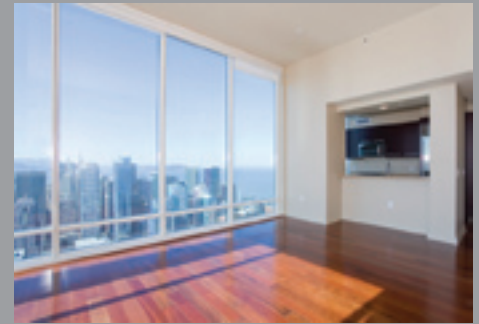

One Rincon Hill 2 BR 2 BA
High Level Floor Call for Pricing